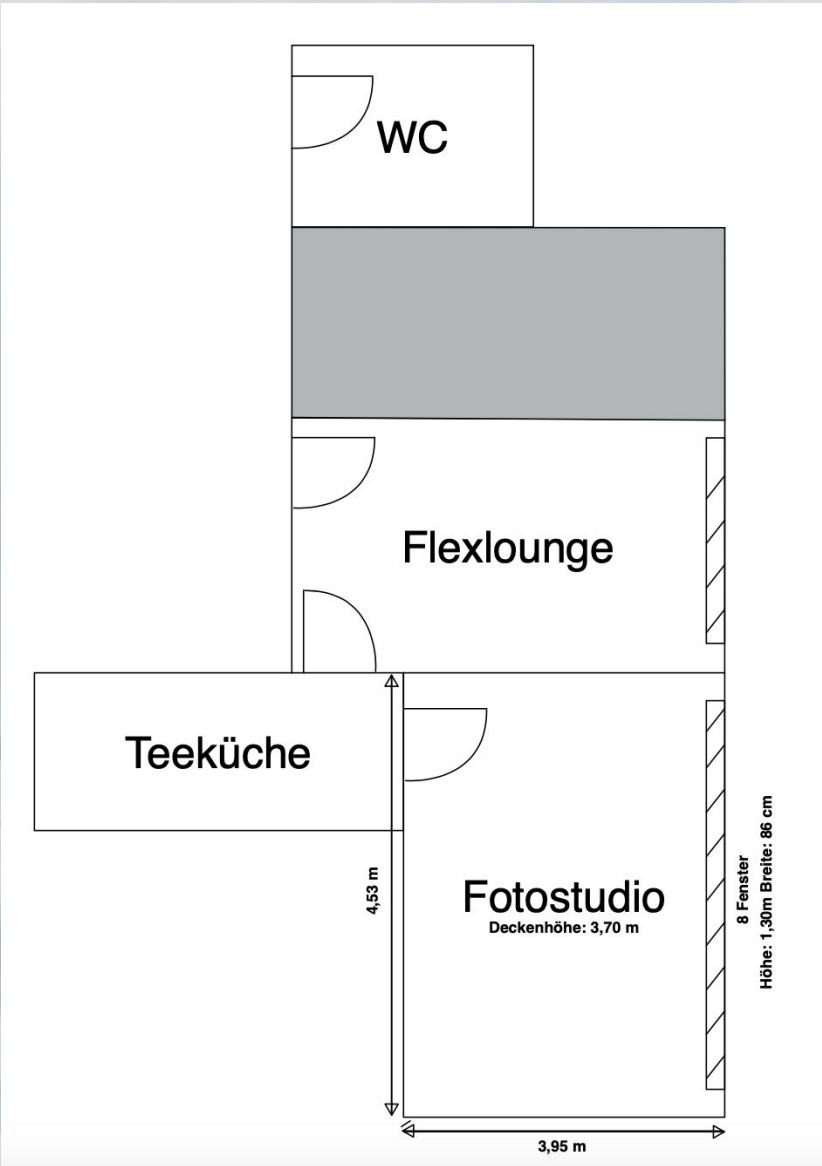

CREATE WHAT'S IN YOUR MIND - THE SPACE IS WAITING FOR YOU!

THE STUDIO

THE STUDIO (CLICK [HERE](#) FOR PHOTOS)

THE CHERISH STUDIO IS LOCATED IN THE STUDIO O OFFICE IN BERLIN MITTE.

- ❑ 17 M² STUDIO SPACE
- ❑ LOUNGE AREA WITH SEATING AND MIRRORS
- ❑ 3RD FLOOR, ELEVATOR AVAILABLE
- ❑ WINDOW FACADE: 8 WINDOWS
- ❑ OPENING TIMES: 9 AM - 6:30 PM
WEEKEND UPON CONSULTATION
- ❑ WIFI AVAILABLE
- ❑ BACKDROPS IN VARIOUS COLOURS
- ❑ NO INFINITY COVE